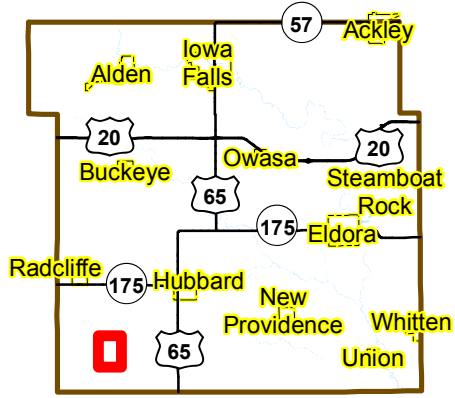

HARDIN COUNTY, IOWA

Red box indicates area shown in detail.

Garden City Street Map

310th St

F Ave

E Ave

Oak St
Market St
Iowa St
Maple St
Locust St
Oak St
EE Ave

Legend