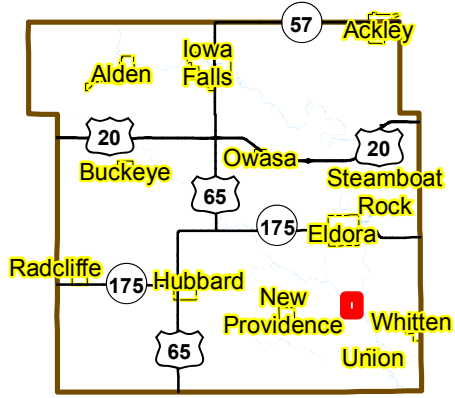

HARDIN COUNTY, IOWA

Red box indicates area shown in detail.

Gifford Street Map

280th St

285th St

4th Ave

3rd Ave

2nd Ave

UU Ave

Legend

- Road
- + + Railroad

The Hardin County GIS Department does not guarantee this map to be free from errors or inaccuracies and disclaims any responsibility for interpretation from this map or decisions based thereon. Any errors or omissions should be reported to the Hardin County GIS Department at 641-939-7590 or gis@hardincountyia.gov.