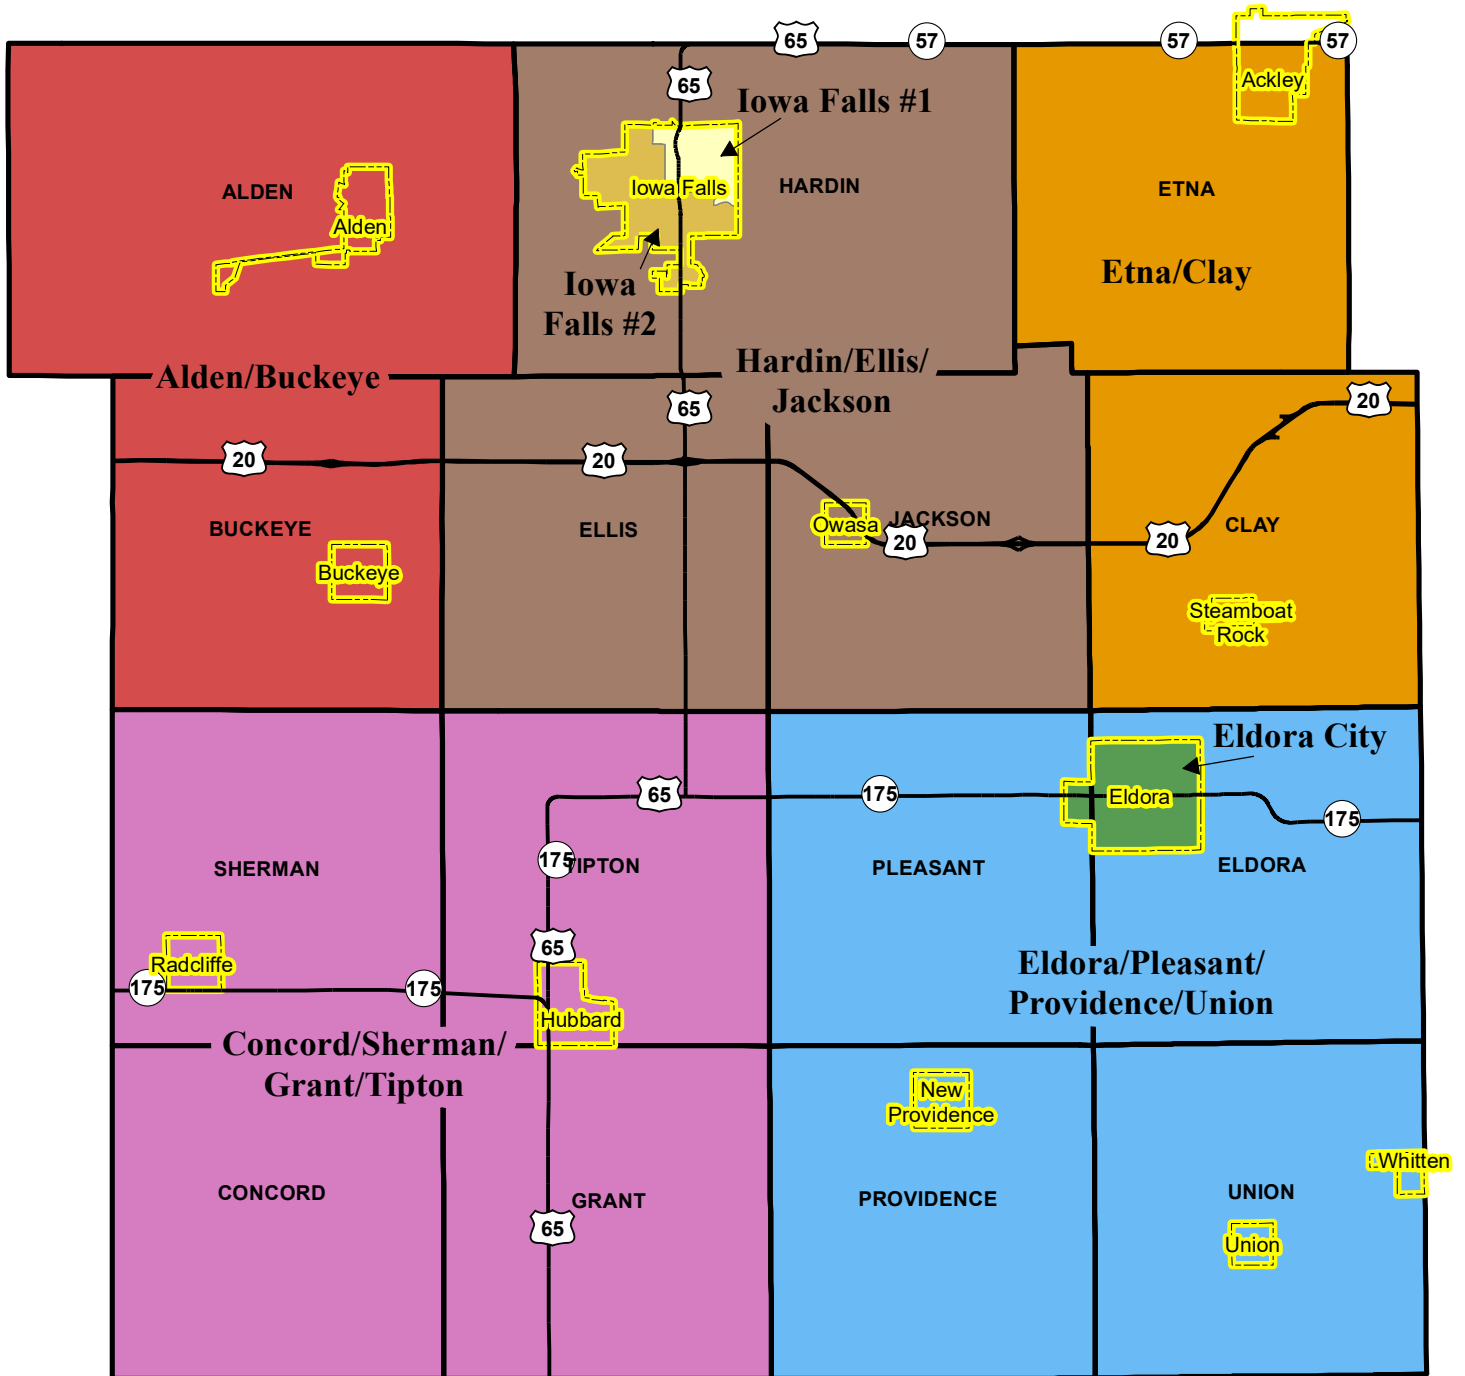

Hardin County Precinct Map

CITY ELECTIONS - Precinct Polling Locations

VOTING PRECINCT BOUNDARIES EFFECTIVE 2019.

CITY Elections - Precinct Polling Locations

Ackley	St. John's United Church of Christ	716 3rd Ave.	Ackley
Alden	Alden Legion Community Center	506 West St.	Alden
Buckeye	Alden Legion Community Center	506 West St.	Alden
Eldora	Hardin County Courthouse	1215 Edgington Ave.	Eldora
Hubbard	Hubbard Fire Station	218 N Iowa St.	Hubbard
Iowa Falls #1	Barlow Memorial Library	921 Washington Ave.	Iowa Falls
Iowa Falls #2	Iowa Falls Fire Station	218 South River St.	Iowa Falls
New Providence	Eldora City Hall	1442 Washington St.	Eldora
Owasa	Ellsworth Equine Center	707 Ellsworth Ave.	Iowa Falls
Radcliffe	Hubbard Fire Station	218 N Iowa St.	Hubbard
Steamboat Rock	St. John's United Church of Christ	716 3rd Ave.	Ackley
Union	Eldora City Hall	1442 Washington St.	Eldora
Whitten	Eldora City Hall	1442 Washington St.	Eldora